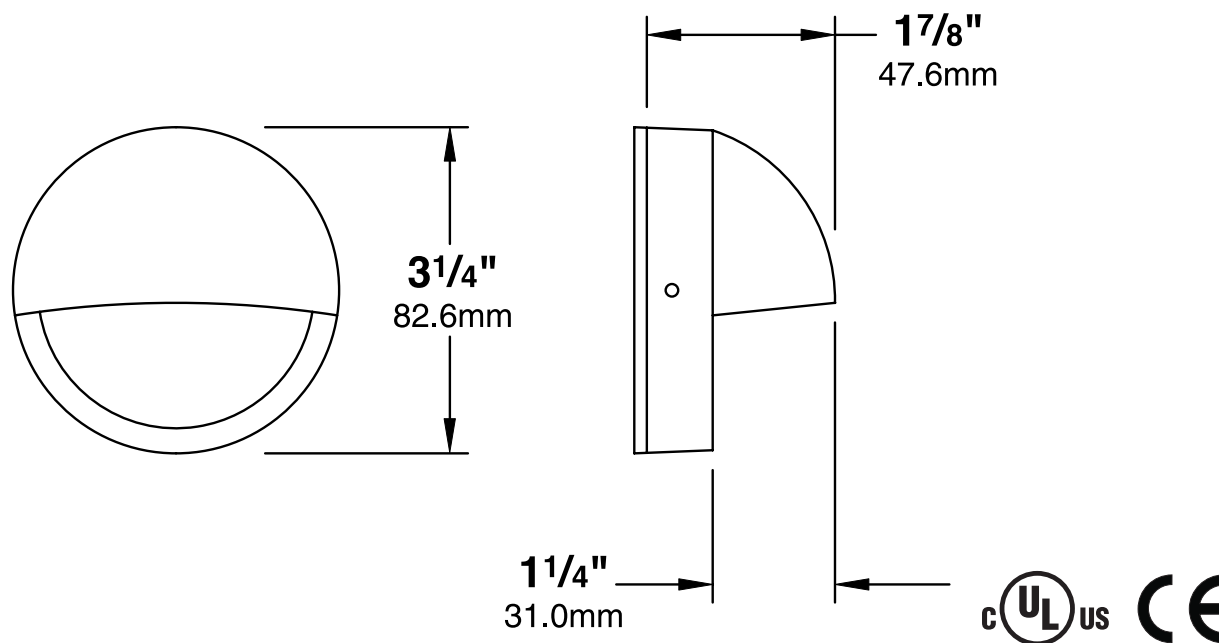

Model: _____

Project: _____

SPECIFICATION SHEET

MODEL: 4243 - 12V SERIES: Step & Brick Lights

SPECIFICATIONS:

HOUSING:

Die-cast, copper-free, aluminum housing.

FINISH:

Polyester powder-coated finish available in Black, Verde, Architectural Brick, Architectural Bronze, Granite, Pewter, Terracotta, Rust, Hunter Green, Mocha, Weathered Bronze, Weathered Iron, & White.

SOCKET/LAMP HOLDER:

Top grade ceramic socket with nickel contacts, stainless steel springs, & Teflon-jacketed wire leads.

LENS:

Frosted, tempered, shock & heat-resistant soda-lime glass lens.

LAMP TYPE:

T3 – 20W maximum. LN-10 T3 Halogen (10W) Standard.

MOUNTING:

Surface mounting plate included, no recessed box required.

(See back page for LED lamp specifications)

FASTENERS:

All fasteners are stainless steel.

WIRING:

Provided with a 3' pigtail of 18-2 SPT1 UV resistant cable &

underground connectors for a secure connection to the supply cable.

CERTIFICATION:

UL Listed to U.S. & Canadian safety standards for low voltage landscape luminaires (UL 1838). The maximum wattages allowed by Underwriters Laboratories (UL) for the U.S. & Canadian markets may vary. Maximum wattages specified are Underwriters Laboratories U.S. standard. Please contact Vista for any questions about the maximum wattages allowed by UL Canadian standards.

All Vista luminaires are **MADE IN THE U.S.A.**

DIMENSIONS: