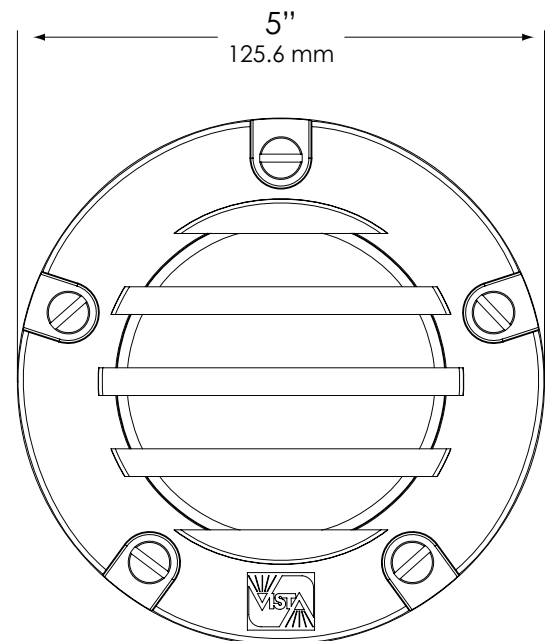

SOCKET/LAMP HOLDER:

Top grade ceramic socket with nickel contacts, stainless steel springs, and Teflon-jacketed wire leads.

LENS:

Clear, convex, tempered, shock & heat-resistant, soda-lime glass lens. Optical effect lenses are available; see accessories column on fixture ordering information chart.

LAMP/LED TYPE:

MR-16 Halogen – 50W maximum. LN-20 BAB/FG (20W) Standard.

OPTICS/AIMING:

Adjustable lamp bracket provides up to 25° of tilt as well as 360° rotation of housing for precise beam control. Lamp bracket can be locked into place to prevent disrupting lamp position when relamping.

MOUNTING:

In-grade. Mounting accessories not required.

FASTENERS:

All fasteners are stainless steel.

WIRING:

Prewired with a three-foot pigtail of 18-2 direct-burial cable and underground connectors for a secure connection to supply cable.

CERTIFICATION:

UL Listed to U.S. and Canadian safety standards for low voltage landscape luminaires (UL 1838). Maximum wattages allowed by Underwriters Laboratories (UL) for U.S. and Canadian markets may vary. Maximum wattages specified are Underwriters Laboratories U.S. standard. Please contact Vista for any questions about maximum wattages allowed by UL Canadian standards.

All Vista luminaires are **MADE IN U.S.A.**

DIMENSIONS:

Vista Professional Outdoor Lighting reserves the right to modify the design and/or construction of the fixture shown without further notification.