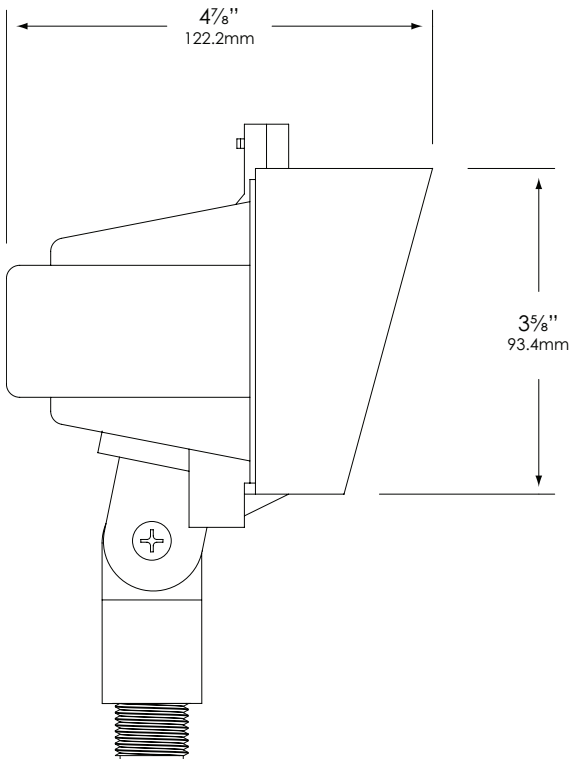

SOCKET/LAMP HOLDER:

Top grade ceramic socket with nickel contacts, stainless steel springs, and Teflon-jacketed wire leads.

LENS:

Clear, tempered, shock and heat-resistant, soda-lime glass lens. Optical effect lenses are available; see accessories column on fixture ordering information chart.

LAMP TYPE:

MR-16 Halogen – 50W maximum. LN-20 BAB (20W) Standard.

MOUNTING:

Injection-molded, glass-reinforced Ryton® R-4 composite adjustable knuckle with ½" NPT. Fixture may be mounted into threaded hubs in junction boxes, ground stakes, tree-mount boxes, or mounting canopies. Please see fixture ordering information for mounting selection.

FASTENERS:

All fasteners are stainless steel.

WIRING:

Prewired with a three-foot pigtail of 18-2 direct-burial cable and underground connectors for a secure connection to supply cable.

CERTIFICATION:

UL Listed to U.S. and Canadian safety standards for low voltage landscape luminaires (UL 1838). Maximum wattages allowed by Underwriters Laboratories (UL) for U.S. and Canadian markets may vary. Maximum wattages specified are Underwriters Laboratories U.S. standard. Please contact Vista for any questions about maximum wattages allowed by UL Canadian standards.

All Vista luminaires are **MADE IN U.S.A.**

DIMENSIONS:

Vista Professional Outdoor Lighting reserves the right to modify the design and/or construction of the fixture shown without further notification.