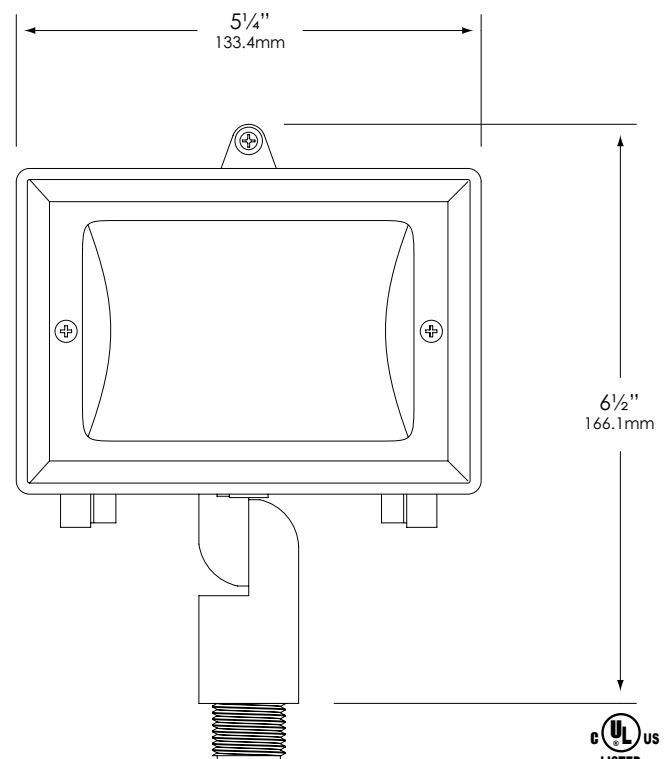

SOCKET/LAMP HOLDER:

Top grade ceramic socket with nickel contacts, stainless steel springs, and Teflon-jacketed wire leads.

LENS:

Clear, tempered, shock and heat-resistant, soda-lime glass lens. Optical effect lenses are available; see accessories column on fixture ordering information chart.

LAMP TYPE:

MR-16 Halogen – 50W maximum. LN-20 BAB (20W) Standard.

MOUNTING:

Injection-molded, glass-reinforced Ryton® R-4 composite adjustable knuckle with ½" NPT. Fixture may be mounted into threaded hubs in junction boxes, ground stakes, tree-mount boxes, or mounting canopies. Please see fixture ordering information for mounting selection.

FASTENERS:

All fasteners are stainless steel.

WIRING:

Prewired with a three-foot pigtail of 18-2 direct-burial cable and underground connectors for a secure connection to supply cable.

CERTIFICATION:

UL Listed to U.S. and Canadian safety standards for low voltage landscape luminaires (UL 1838). Maximum wattages allowed by Underwriters Laboratories (UL) for U.S. and Canadian markets may vary. Maximum wattages specified are Underwriters Laboratories U.S. standard. Please contact Vista for any questions about maximum wattages allowed by UL Canadian standards.

All Vista luminaires are **MADE IN U.S.A.**

DIMENSIONS:

Vista Professional Outdoor Lighting reserves the right to modify the design and/or construction of the fixture shown without further notification.