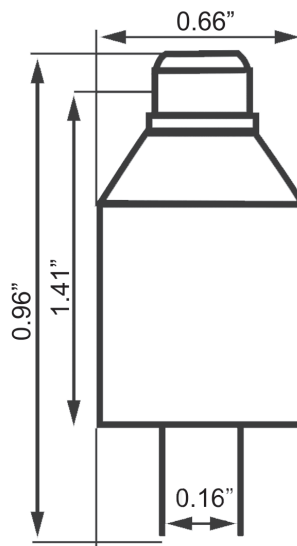

G4 Bipin LED-1.5watt- 85lumens T-5 Wedge Base

(replaces 15 watt halogen)

Description:

The Dynasty® G4 Bipin LED lamp is designed specifically for landscape lighting retrofit. This compact LED utilizes CAO Group's patented high-flux LED which is energy efficient, water resistant, and features a multi-directional beam pattern making it ideal for pathway lighting fixtures.

Specifications/Features:

- Engineered for Landscape Lighting Fixtures
- 8-18 VOLTS AC
- 85 Lumen
- Kelvin Temperature: 2700 Warm White
- CRI: 85
- Nichia Chipset
- 35,000 hour lamp life
- Conformal coated PC board
- Water Resistant
- Dimmable (with most magnetic transformers)
- 5-Year Warranty

(Shown with T-5 Wedge Adapter.
Included with every Bipin.)

Part Number	Bipin G4 XX
WW = Warm White	Color
CW = Cool White	
RED = Red	
GREEN = Green	
BLUE = Blue	
AMBER = Amber	

Specifications subject to change without notice.