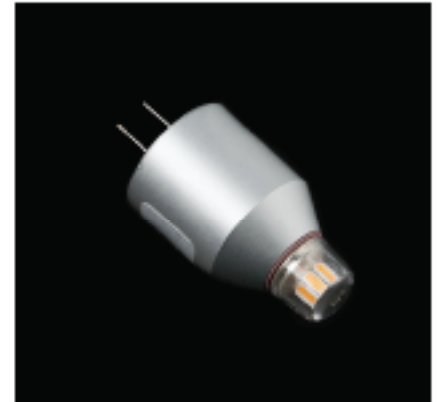

G4 Bipin LED-1.5watt- 85lumens T-5 Wedge Base

(replaces 15 watt halogen)

Description:

The Dynasty® G4 Bipin LED lamp is designed specifically for landscape lighting retrofit. This compact LED utilizes CAO Group's patented high-flux LED which is energy efficient, water resistant, and features a multi-directional beam pattern making it ideal for pathway lighting fixtures.

Specifications/Features:

- Engineered for Landscape Lighting Fixtures
- 8-18 VOLTS AC
- 85 Lumen
- Kelvin Temperature: 2700 Warm White
- CRI: 85
- Nichia Chipset
- 35,000 hour lamp life
- Conformal coated PC board
- Water Resistant
- Dimmable (with most magnetic transformers)
- 5-Year Warranty

(Shown with T-5 Wedge Adapter.
Included with every Bipin.)

Part Number	Bipin G4 XX
WW = Warm White	Color
CW = Cool White	
RED = Red	
GREEN = Green	
BLUE = Blue	
AMBER = Amber	

Specifications subject to change without notice.